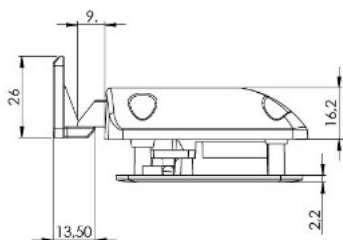

PRODUCT SHEET

Description:

Slam Lock "Wagon", W/Pull Latch, 65x38mm, Black, 12-14mm, Zamak Handle & Black ABS Body, Incl. Black ABS Striker

Item number:

14.03.091-0

Units	Box	Carton	HS Code	Barcode
Pcs.	10	100	8301300000	
				5704866518406