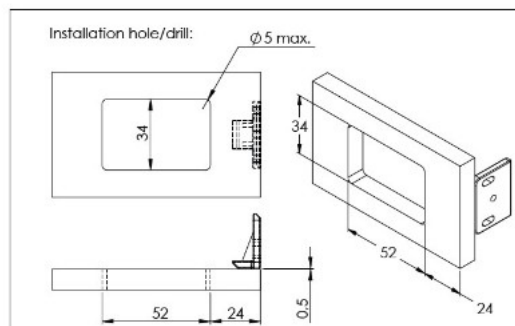

PRODUCT SHEET

Description:

Slam Lock "Wagon", W/Pull Latch, 65x38mm, Black, 12-14mm, Zamak Handle & Black ABS Body, Incl. Black ABS Striker

Item number:

14.03.091-0

Units	Box	Carton	HS Code	Barcode
Pcs.	10	100	8301300000	
				5704866518406