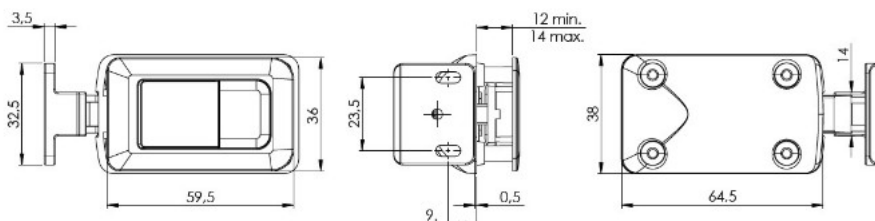

PRODUCT SHEET

Description:

Slam Lock "Wagon", W/Pull Latch, 65x38mm, Black, 12-14mm, Zamak Handle & Black ABS Body, Incl. Black ABS Striker

Item number:

14.03.091-0

Units	Box	Carton	HS Code	Barcode
Pcs.	10	100	8301300000	
				5704866518406